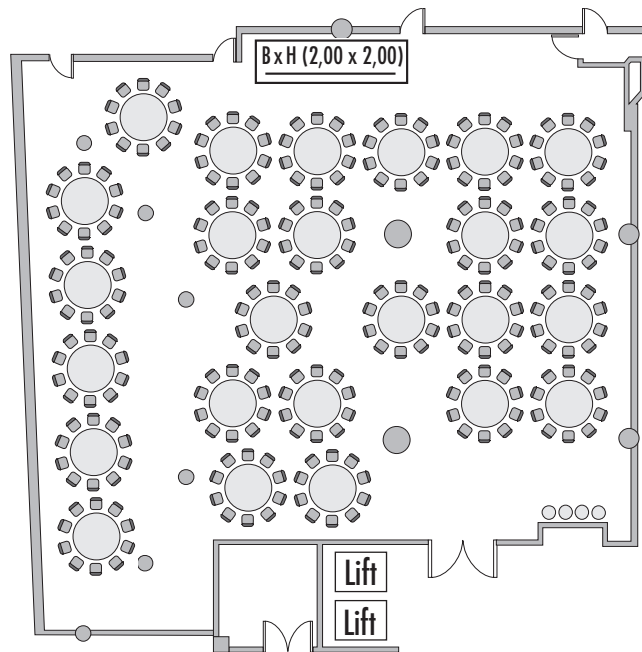

Upper Basement

*Änderungen und Irrtum vorbehalten · Changes and errors expected

Steigenberger Nile Palace

Ramses 1-6

Fläche (m²) Size (sqm)	Höhe Height (m)	Länge Length (m)	Breite Width (m)	Türgröße Door Dimensions (m)	Flächenlast (kg/m²) Max. Weight (kg/sqm)
-	3,05	-	23,00	2,30 x 2,50	400 kg/m²

Parlamentarisch
Class room
200

Stuhlreihen
Theatre
300

U-Form
U-Shape
100

Block
Board room
220

Bankett
Round tables
250

Empfang
Reception
250

Verfügbare Stromanschlüsse · Available plug connections

Datenanschluss, Telefon / Fax Anschluss, · Data outlet, Phone / Fax outlet,

W-LAN · Wireless fidelity

Feste Einbauten · Fixtures

Leinwand · Screen

Zugang über Treppe · Access via staircase

Lastenaufzug · Freight elevator

Steigenberger Nile Palace · Khaled Bin El-Walid Street · PO Box 144 · Luxor 85111 · Ägypten/Egypt
Telefon: +20 95 236-6999 · Telefax: +20 95 236-5666
luxor@steigenberger.com · www.luxor.steigenberger.com