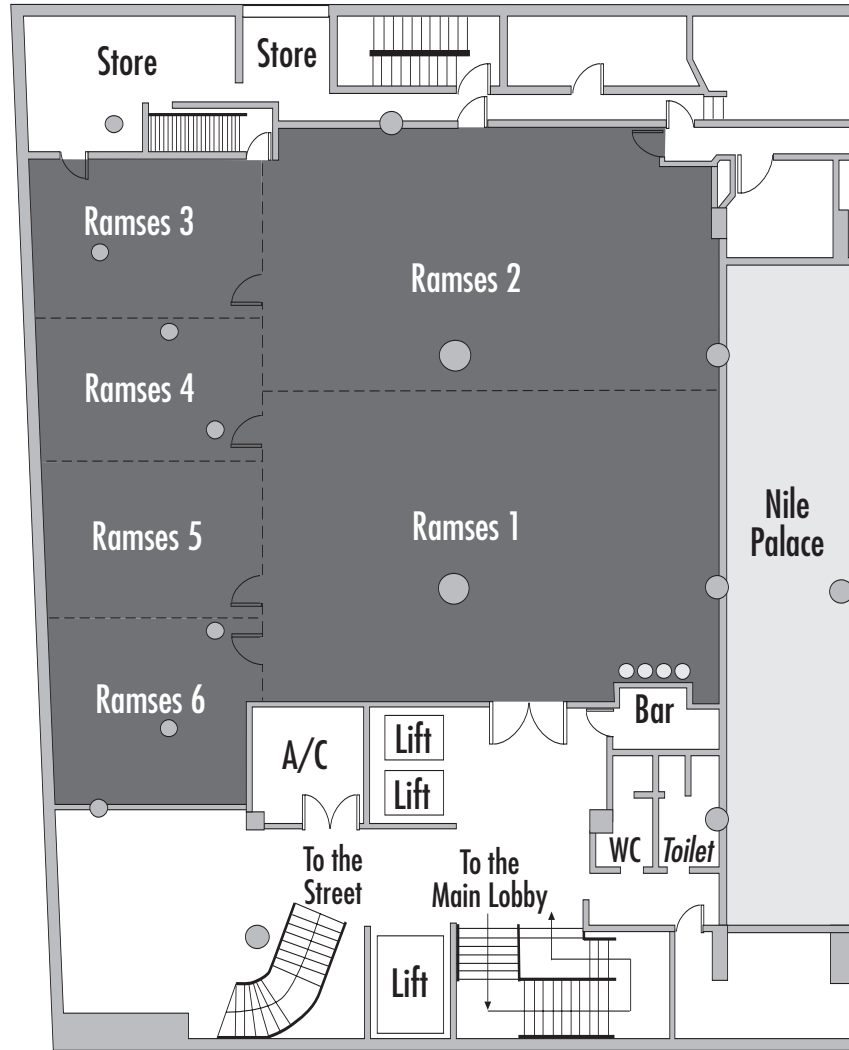

STEIGENBERGER

NILE PALACE

LUXOR

Ground plan of the function rooms

Upper Basement

Steigenberger Nile Palace · Khaled Bin El-Walid Street · PO Box 144 · Luxor 85111 · Ägypten/ Egypt · Telefon: +20 95 236-6999 · Telefax: +20 95 236-5666 · luxor@steigenberger.com · www.luxor.steigenberger.com