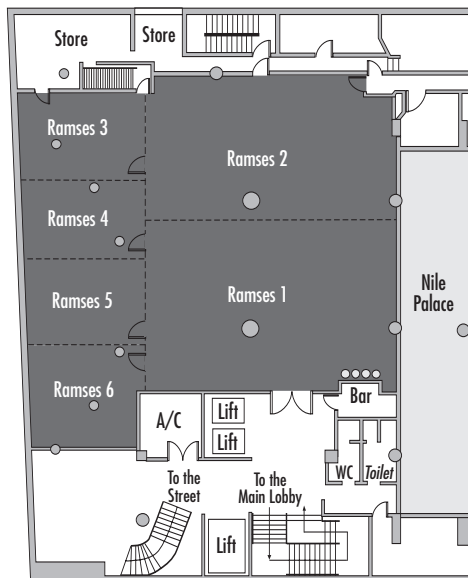

Upper Basement

*Änderungen und Irrtum vorbehalten · Changes and errors expected

Steigenberger Nile Palace

Ramses 1-6

Fläche (m²) Size (sqm)	Höhe Height (m)	Länge Length (m)	Breite Width (m)	Türgröße Door Dimensions (m)	Flächenlast (kg/m²) Max. Weight (kg/sqm)
-	3,05	-	23,00	2,30 x 2,50	400 kg/m²

Parlamentarisch
Class room
200

Stuhlreihen
Theatre
300

U-Form
U-Shape
100

Block
Board room
220

Bankett
Round tables
250

Empfang
Reception
250

Verfügbare Stromanschlüsse · Available plug connections

Datenanschluss, Telefon / Fax Anschluss, · Data outlet, Phone / Fax outlet,

W-LAN · Wireless fidelity

Feste Einbauten · Fixtures

Leinwand · Screen

Zugang über Treppe · Access via staircase

Lastenaufzug · Freight elevator

Steigenberger Nile Palace · Khaled Bin El-Walid Street · PO Box 144 · Luxor 85111 · Ägypten/Egypt
Telefon: +20 95 236-6999 · Telefax: +20 95 236-5666
luxor@steigenberger.com · www.luxor.steigenberger.com