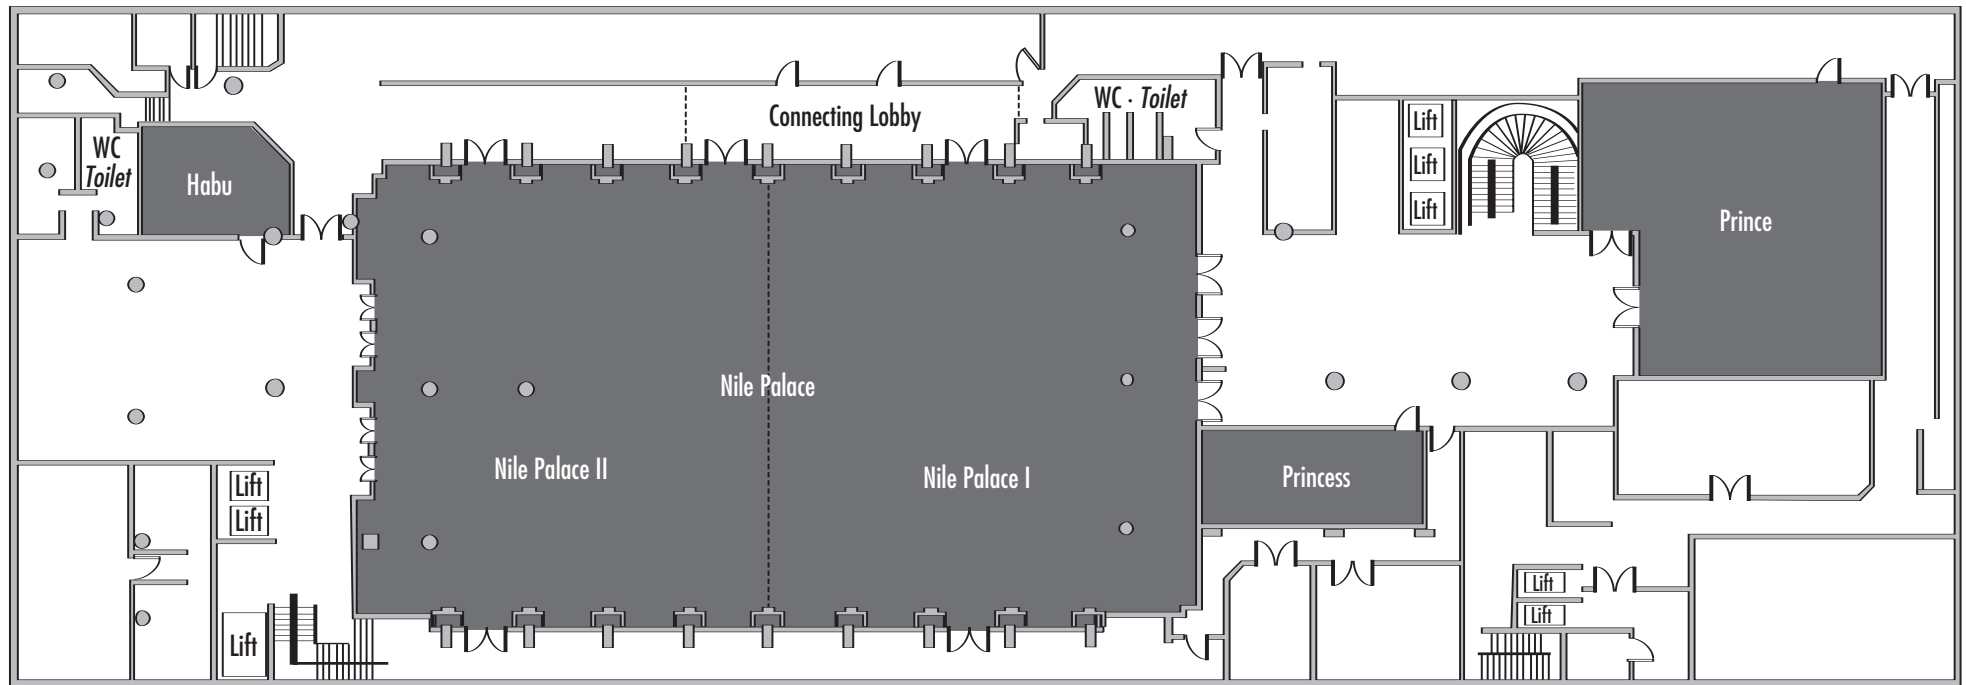

STEIGENBERGER

NILE PALACE

LUXOR

Floor plan of the function rooms

Lower Basement

STEIGENBERGER

NILE PALACE

LUXOR