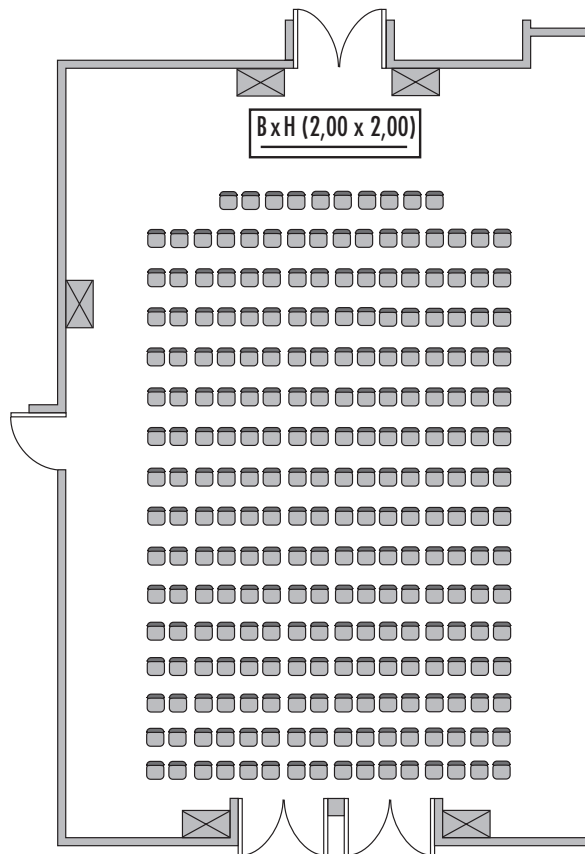

Steigenberger Hotel Berlin

Saal A