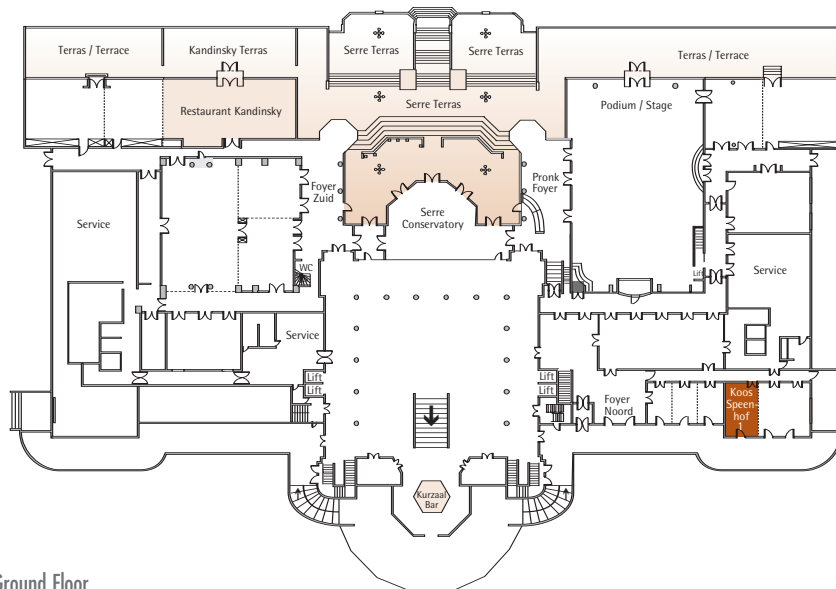

Begane grond · Ground Floor

Steigenberger Kurhaus Hotel · Gevers Deynootplein 30 · 2586 CK Den Haag-Scheveningen · The Netherlands
Telephone: +31 70 4162636 · Fax: +31 70 4162646 · info@kurhaus.nl
www.kurhaus.nl · www.kurhaus.steigenberger.com