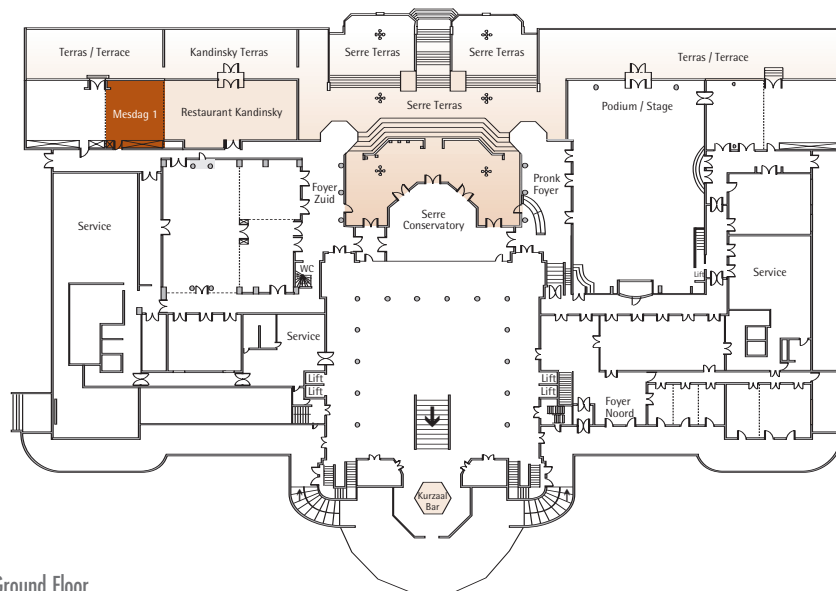

Begane grond · Ground Floor

Steigenberger Kurhaus Hotel · Gevers Deynootplein 30 · 2586 CK Den Haag-Scheveningen · The Netherlands
Telephone: +31 70 4162636 · Fax: +31 70 4162646 · info@kurhaus.nl
www.kurhaus.nl · www.kurhaus.steigenberger.com